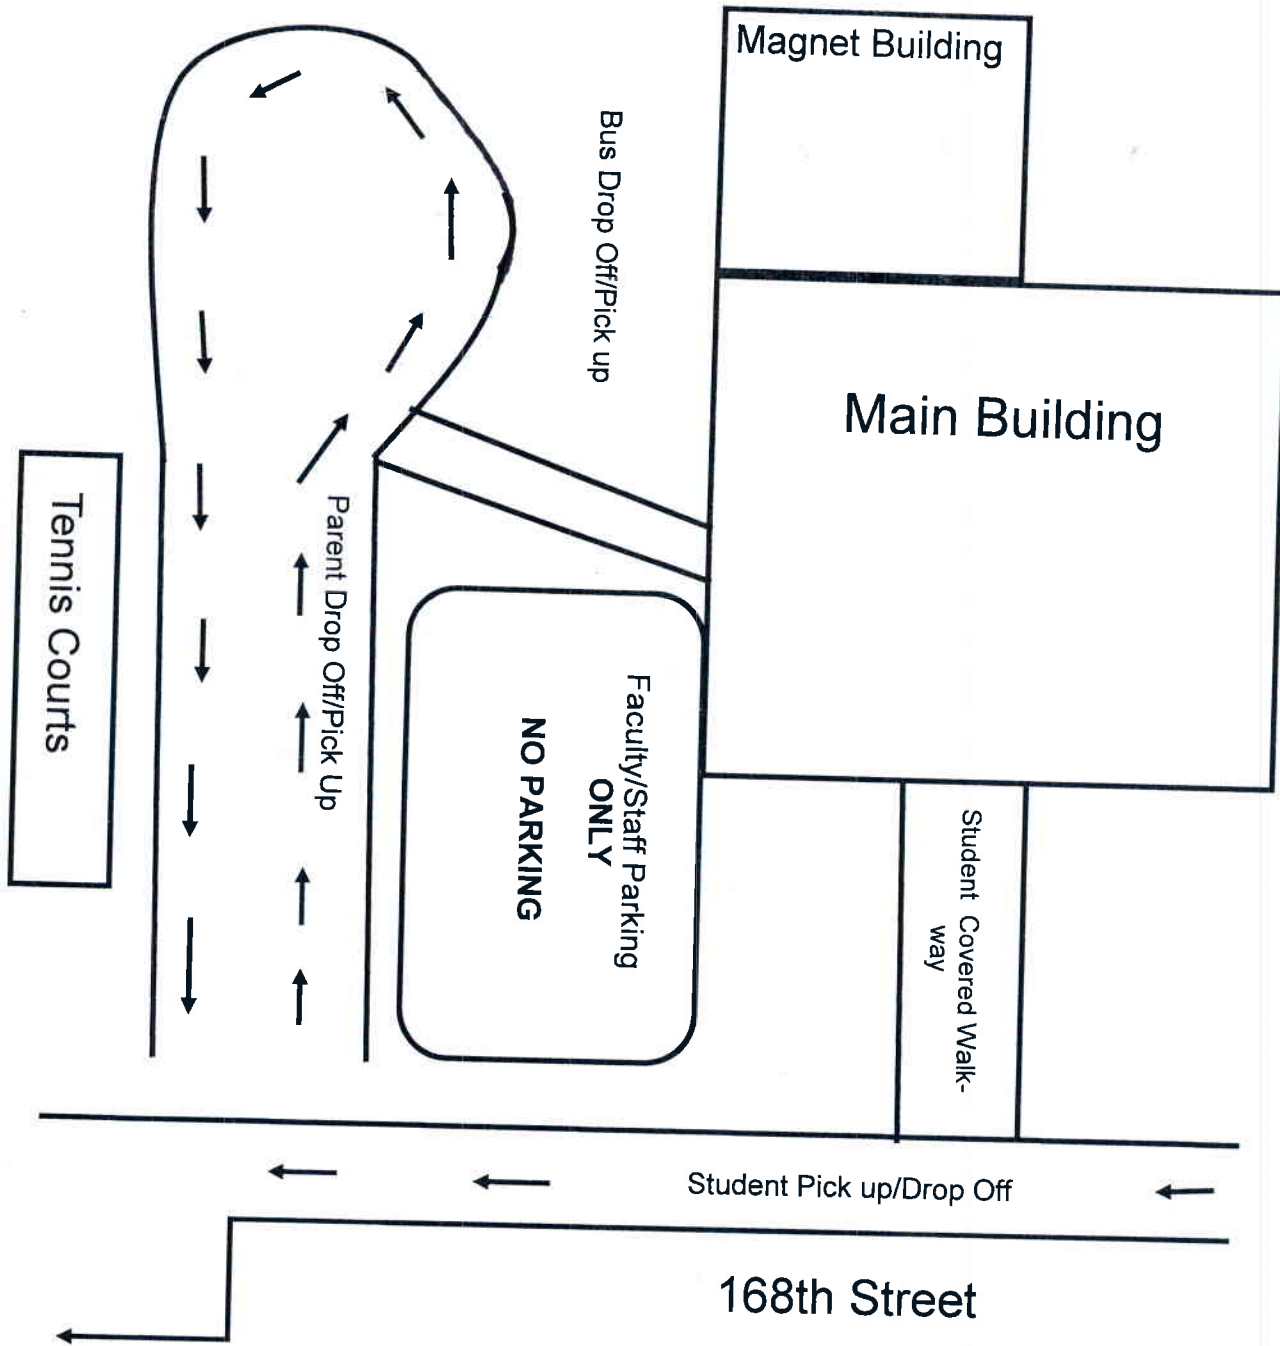

Dr. Henry E. Perrine Academy of the Arts Pick up and Drop Off Map

Arrival: Monday-Friday
 Kindergarten-Third Grade students should be
 Dropped off in the front of the school.
 Fourth-Fifth Grade students are to be dropped off
 At Parent Drop Off by the buses.

Directions:

Dismissal: Monday-Friday
 Kindergarten-Third Grade can
 Be Picked up in the front of the
 school.
 Fourth-Fifth Grader picked up
 At Parent pick up by the bus lane.

NO PARKING AT DROP OFF/PICK UP AREAS