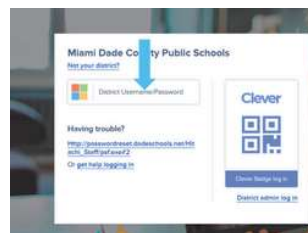

Log in

Search for your school